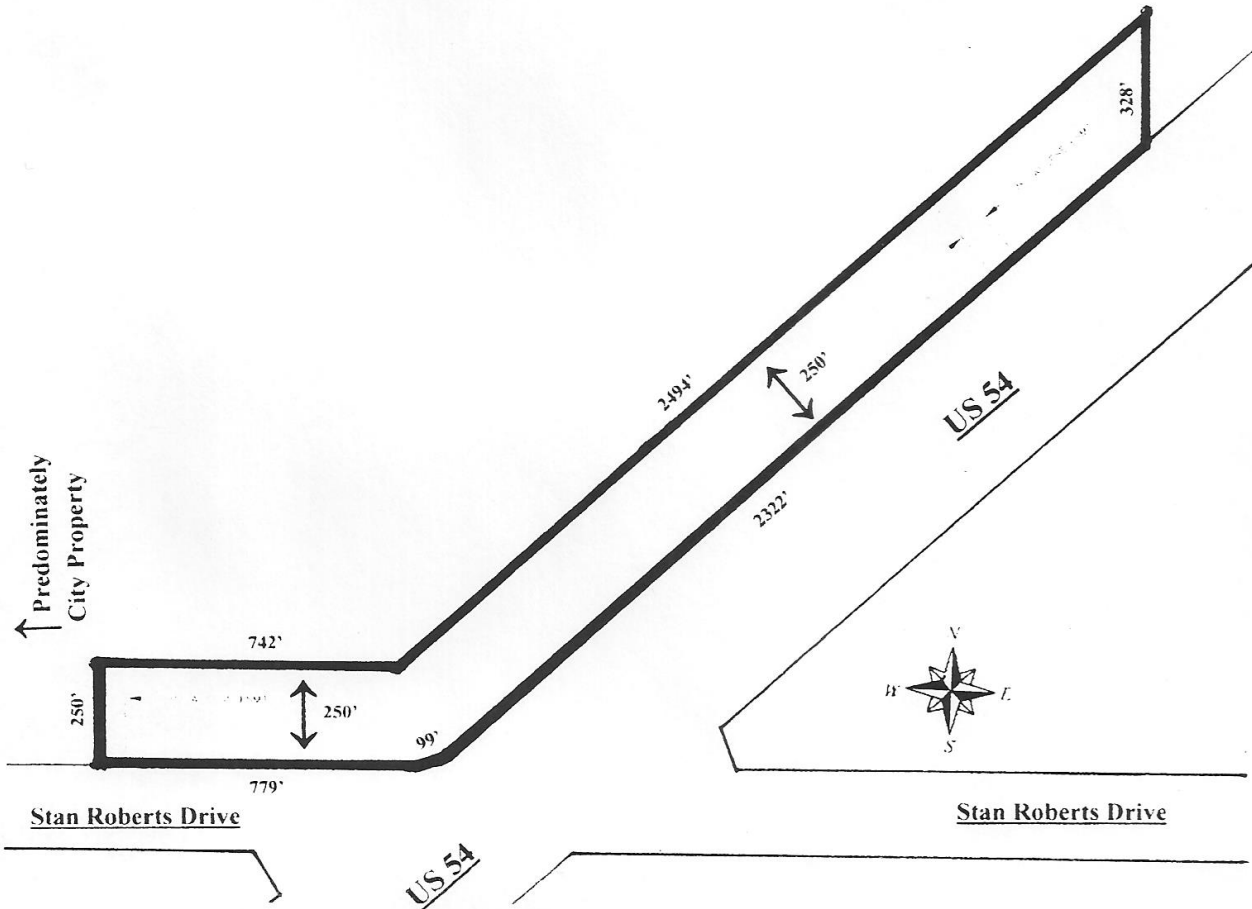

Hanson Asset Management, LP.
Telephone (915) 842-0111

Corner of Stan Roberts and US 54

+18.48 acres

\$2.50 Sq. Ft.

Prices subject to change. Call for availability