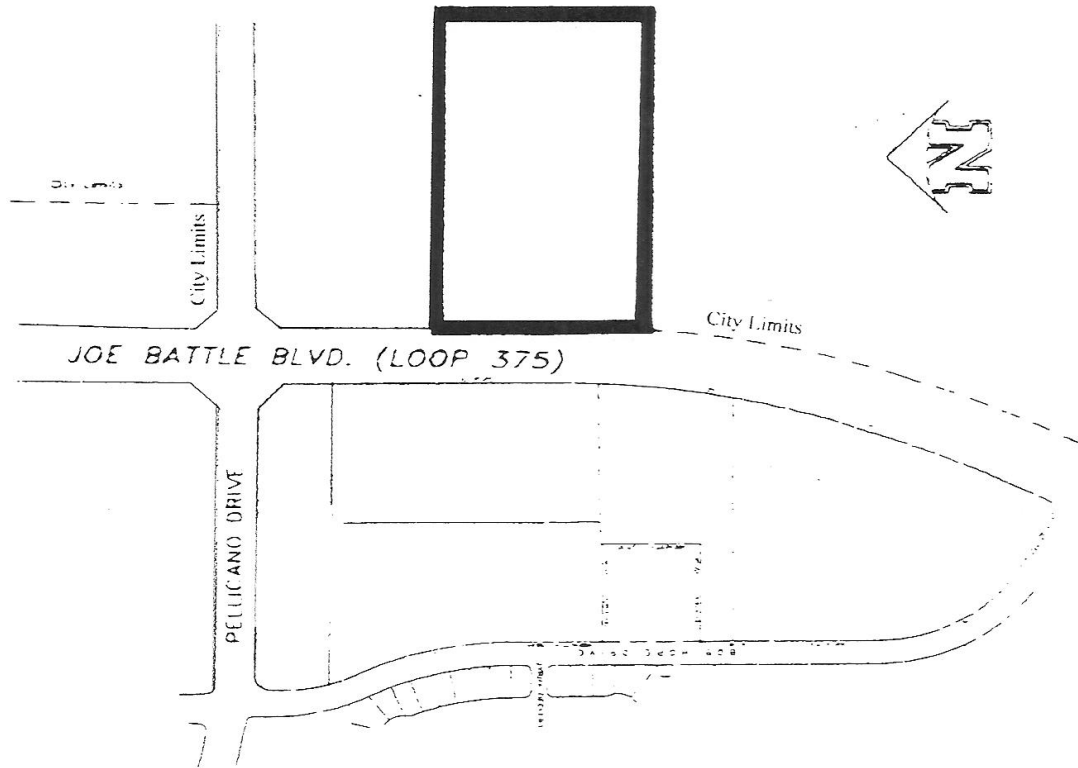

**Hanson Asset Management, LP.**  
Telephone (915) 842-0111

**Pellicano Drive and Loop 375 Area**

**+16.94acres**

**\$3.50 Sq. Ft.**

Prices subject to change. Call for availability