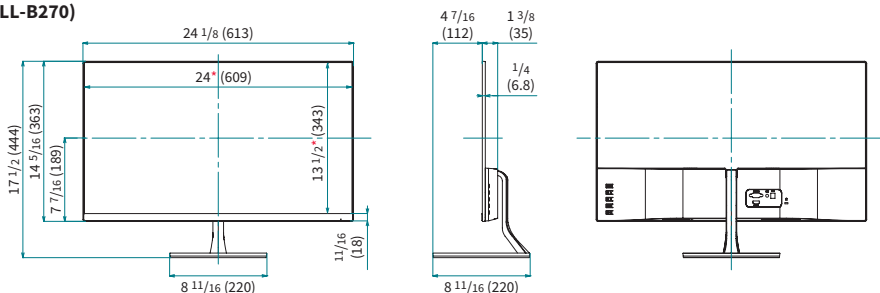

* Brightness depends on input mode and other picture settings. Brightness level will decrease slightly over the lifetime of the product. Due to the physical limitations of the equipment, it is not possible to maintain a precisely constant level of brightness.

Dimensions

(LL-B270)