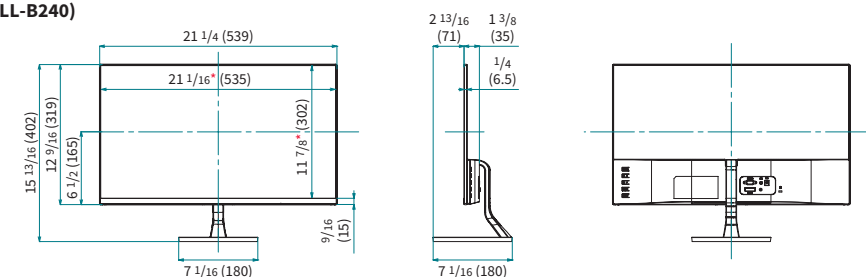

Specifications

Model Name	LL-B270	LL-B240	LL-B220
Installation	Landscape		
LCD Panel	27" Class (27" diagonal) TFT LCD	24" Class (23.8" diagonal) TFT LCD	22" Class (21.5" diagonal) TFT LCD
Max. Resolution	1,920 × 1,080 pixels		
Max. Display Colors (approx.)	16.77 million colors		
Pixel Pitch (H × V)	0.311 × 0.311 mm	0.2745 × 0.2745 mm	0.24795 × 0.24795 mm
Brightness* (typical)	250 cd/m² (default: 200 cd/m²)		
Contrast Ratio (typical)	3,000 : 1		
Viewing Angle (H/V)	178°/178° (CR ≥ 10)		176°/176° (CR ≥ 10)
Active Screen Area (W × H)	23 1/2" × 13 1/4"	20 3/4" × 11 11/16"	18 3/4" × 10 9/16"
Response Time	8 ms		
Backlight	LED, edge lit		
Computer Input	Analog RGB (0.7 Vp-p) [75Ω], HDMI™		
Synchronization	Horizontal/vertical separation (TTL: positive/negative)		
Plug & Play	VESA DDC2B		
Power Management	VESA DPMS, DVI DMPM		
Input Terminals	HDMI × 1, Mini D-sub 15-pin × 1		
Output Terminals	3.5 mm-diameter mini stereo jack × 1		
Tilt Angle	Downward 5°, Upward 15°		
Power Supply	100V - 240V AC, 50/60 Hz (when using the supplied AC adapter), DC 19 V		
Power Consumption	40 W (during standby: 0.5 W)	30 W (during standby: 0.5 W)	
Environmental Conditions	Operating Temperature 0°C to 40°C		
	Operating Humidity 10% to 85% RH (no condensation)		
Dimensions (W × D × H) (approx.) (including stand)	24 1/8" × 8 11/16" × 17 1/2" (613 × 220 × 444 mm)	21 1/4" × 7 1/16" × 15 13/16" (539 × 180 × 402 mm)	19 7/16" × 7 1/16" × 14 7/8" (494 × 180 × 378 mm)
Weight (approx.) (display only)	8.6 lbs (3.9kg)	7.1 lbs (3.2 kg)	5.5 lbs (2.5 kg)
Main Accessories	AC adapter, power cord, HDMI cable, operation manual, base