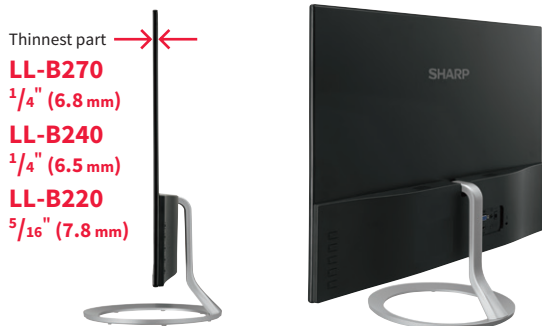

SHARP®

Be Original.

LL-B270 LL-B240 LL-B220

Desktop LCD Monitors

Maximizing On-Screen Space with Style

Slim and Elegant Design

LL-B270/B240/B220 desktop monitors come in three size options: 27" Class (27" diagonal), 24" Class (23.8" diagonal) and 22" Class (21.5" diagonal), respectively. With their slim bezel* and svelte profile, they offer space conscious solutions for any office desk. Integrated with the stylish round stand, the panel seems to float before your eyes. Even if you have several monitors set up, they won't dominate the space. Rather than the hardware, it's the on-screen content that you'll notice.

* LL-B270/B240: 1/16" (2 mm) right/left/top; LL-B220: 1/8" (2.5 mm) right/left, 1/8" (3 mm) top

Adjustable Blue Light

The displays' blue light output can be manually set to one of four levels. This lets you find the most comfortable light level for your eyes and enjoy more productive sessions in front of the screen.

Beautiful Images at Full HD

The LL-B270/B240/B220 supports full HD resolution at 1,920 × 1,080 pixels. Small text and fine lines are rendered precisely, and the wide-format display gives you plenty of screen space to help you work productively.