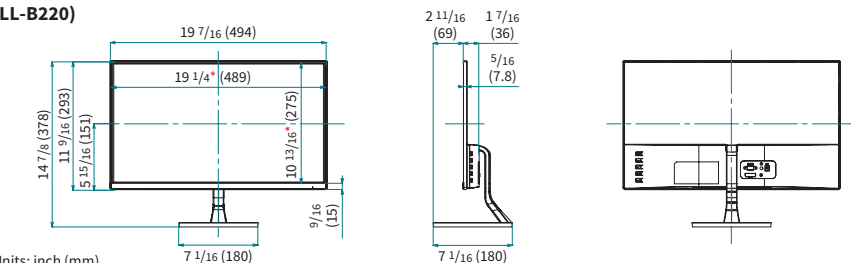

Dimensions

(LL-B270)

(LL-B240)

(LL-B220)

Units: inch (mm)
* Screen dimensions

Input/Output Terminals

SHARP ELECTRONICS CORPORATION
100 Paragon Drive, Montvale, NJ 07645
1-800-BE-SHARP • www.sharppusa.com

Sharp is a registered trademark of Sharp Corporation. The terms HDMI and HDMI High-Definition Multimedia Interface, and the HDMI Logo are trademarks or registered trademarks of HDMI Licensing Administrator, Inc. in the United States and other countries. All other brand names and product names may be trademarks or registered trademarks of their respective owners. All screen images appearing in this brochure are simulated. Design and specifications are subject to change without prior notice.