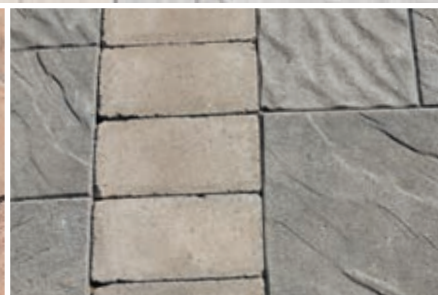

Covington Slate paired with Bristol Beige.

Covington! Four sizes, three colours, including a new colour – Auburn. Whether you have a small driveway or a country lane, Covington creates a natural stone look that will have the neighbours wishing they had done it first. Stand out with our versatile Covington line. Mix and match Covington with other **Triple H** pavers for great patterns and borders. Use it for your driveway, sidewalk or patio – before your neighbours do.

Create great borders or designs by mixing colours and sizes with your Covington pattern.

Covington Colours

New!

New for accents

New!