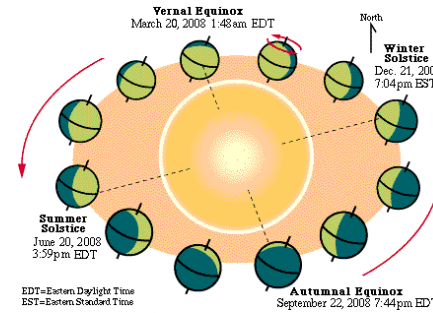

Hindu day changes at the sunrise (not midnight), a Hindu day (Vaara) is from one sunrise to another sunrise. The Hindu date (tithi) doesn't change at the midnight, and it is not always fixed 24 hours long it can be anything between 19 to 26 hours. Each 12 degrees distance between the Sun and the Moon is Tithi. The tithi, nakshatra, yoga and karana are based on geocentric positions of the Sun and the Moon. This astronomical phenomenon happens at the same time on the earth everywhere, and hence thithis, nakshatra will begin and end at the same time all over the world, and we must convert them to our local timezone. Indian panchang makers convert this times to Indian time. Likewise, other countries needs to convert these

times in their time zone from UTC.

For example: October 17th 2008 the Ashwayuja (Ashwin) Krishna Paksha tithi Tritiya ends at 16:39:21 Indian Standard Time, and chaturthi starts. That means at 16:39 hours there is tritriya still prevailing in India. The time difference with Seattle and India is 13 hours 30 minutes (with day light saving time the difference is 12 hours 30 minutes from IST). So, let's subtract 12 hours 30 minutes from the 16:39:21. That gives us 04:09:21 AM on October 17th. So on October 17th after that time we'll have chaturthi tithi and before we have tritriya. The earth doesn't wait for tithi or festivals to arrive in your timezone. **The sun doesn't rise instantly at the same time all over the world Hence we need local sunrise, sunset, moonrise and moonset times, along with Tithi, & Nakshatra ending times to determine festival date and time.**

Uttarayana/Dakshinayana: The season occur based on earth's position around the Sun. This is due to Earth's tilt of 23.45 degrees. The Earth orbits around Sun with this tilt. When the tilt is facing the Sun, we get summer and when the tilt is away from the Sun we get winter. **This tilt creates an illusion that the Sun travels north and south of the equator.**