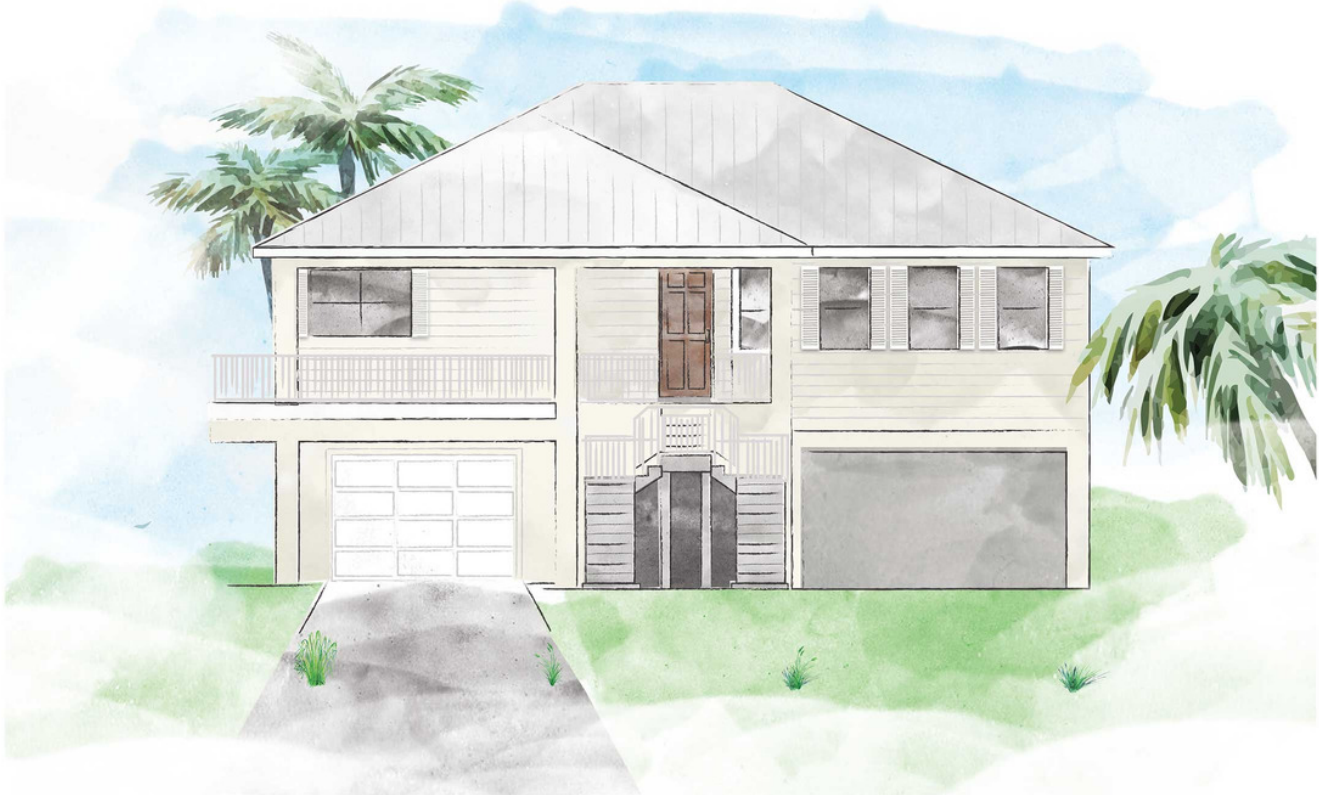

BAYSHORE MODEL

LIVING	2004
ENTRY	278
REAR. DECK	24
GARAGE	630
TOTAL	2936

All dimensions are approximate and subject to change in the field.
 © Copyright 2016 Charlotte Harbor Construction.

CHC
 CHARLOTTE HARBOR
 CONSTRUCTION