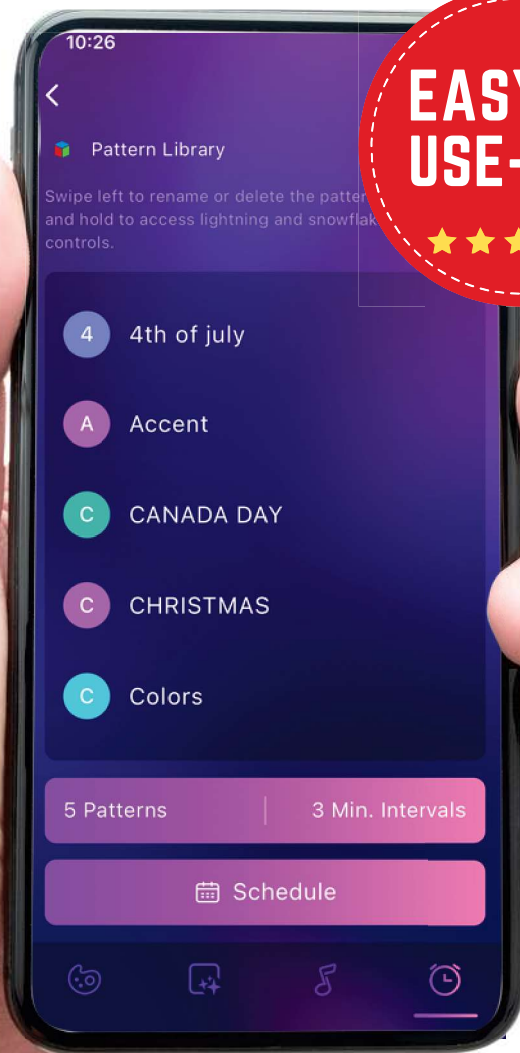

# TRIMLIGHT 3L

- **Triple-LED Technology** – Each bulb contains 3 LEDs for brighter, more saturated color output.
- **Vivid & Dynamic Displays** – Enjoy richer tones and smoother transitions with every animation.
- **App-Controlled Customization** – Choose from millions of colors and patterns right from your phone.
- **Perfect for Any Occasion** – Ideal for holidays, celebrations, or stunning everyday curb appeal.

**3 LEDS IN ONE  
BULB!**

## TRIMLIGHT EDGE

With the **Trimlight Edge app**, users can **unlock the full potential** of your outdoor lighting system, transforming your spaces into dynamic, vibrant environments that captivate and inspire. With **millions of colors and thousands of patterns** to choose from, the Trimlight Edge app puts the power of lighting control in the palm of your hand.

# APP BENEFITS

The Trimlight Edge app puts the power of professional lighting at your fingertips. With its simple, intuitive design, you can **customize colors, patterns, and schedules with ease** – whether you're at home or away. From everyday elegance to holiday magic, bring your vision to life with just a tap.