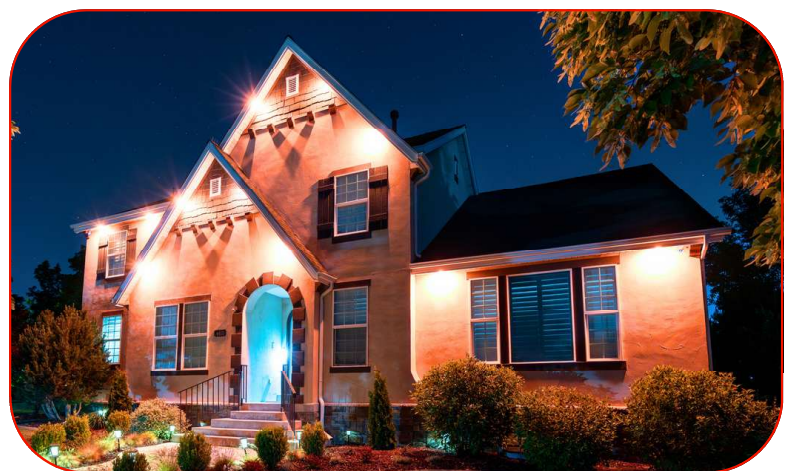

DOWNLIGHTING

- **Elegant Illumination** – Soft glow along walls, pillars, and soffits.
- **Architectural Accents** – Highlight textures and design details.
- **Enhanced Security** – Brightens entry points without harsh glare.
- **Seamless Design** – Mimics traditional canned soffit lighting for a smooth, built-in look.

**PERFECT FOR SECURITY
OR ACCENT LIGHTING.**