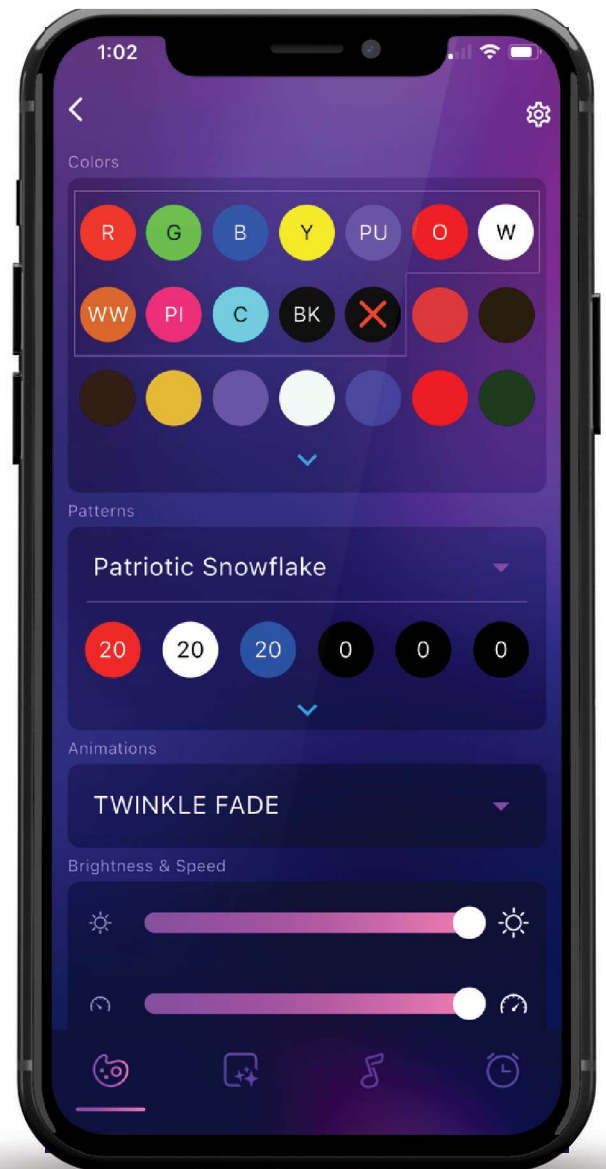

# TRIMLIGHT 3L

- **Triple-LED Technology** – Each bulb contains 3 LEDs for brighter, more saturated color output.
- **Vivid & Dynamic Displays** – Enjoy richer tones and smoother transitions with every animation.
- **App-Controlled Customization** – Choose from millions of colors and patterns right from your phone.
- **Perfect for Any Occasion** – Ideal for holidays, celebrations, or stunning everyday curb appeal.

## TRIMLIGHT EDGE

With the **Trimlight Edge app**, users can **unlock the full potential** of your outdoor lighting system, transforming your spaces into dynamic, vibrant environments that captivate and inspire. With **millions of colors and thousands of patterns** to choose from, the Trimlight Edge app puts the power of lighting control in the palm of your hand.

# APP BENEFITS

The Trimlight Edge app puts the power of professional lighting at your fingertips. With its simple, intuitive design, you can **customize colors, patterns, and schedules with ease** – whether you're at home or away. From everyday elegance to holiday magic, bring your vision to life with just a tap.

- Ability to **customize millions of colors**
- **180 preset** color movement patterns
- Set **timers and dates** for your lights
- Ability to **color zone** your home
- Dances to **music**