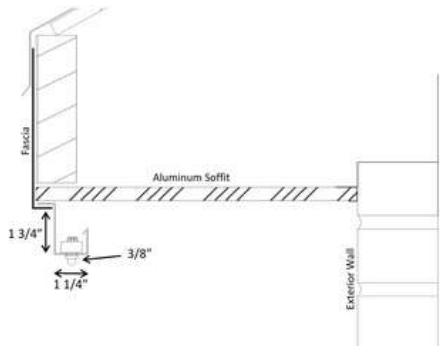

COMMON INSTALL TYPES

For Aluminum and Vinyl Fascia and Soffit