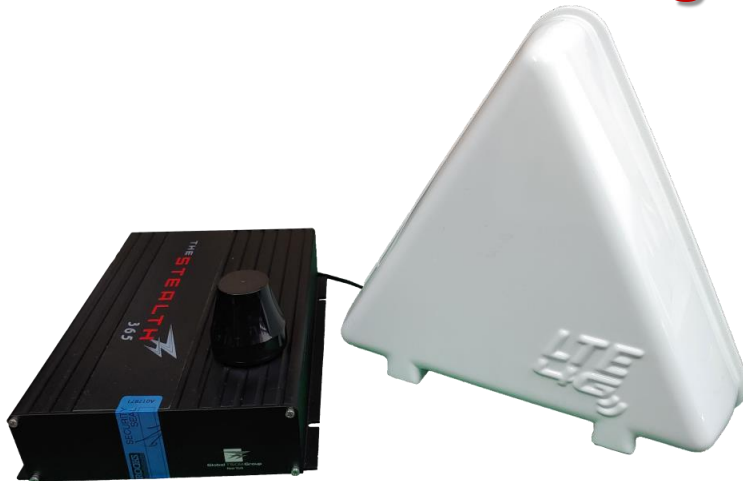

## Smartphone, Cell phone Detector with Real Time Remote Monitoring Capability

The Stealth Prison detects illegal cell phone use in prison (jail) in real time 24/7 and notifies you through the PC of the central control center or text messages to supervisor. Because the location of the detected room can be known by ID, prison guards can find cell phones by intensive search in that area. In other words, it is a product that enables practical monitoring even when the guards are not on patrol.

### DETECTS

- Cell phones and modems (CDMA450, GSM 900, GSM 1800, 3G)
  - Wireless data transmitters (4G, WLAN, BLUETOOTH 2.4 and 5GHz)
- The main purpose of the system is the detection of unauthorized transmission of data in the area of surveillance.

### These areas include

- Prisons and correctional facilities
  - Exam rooms and testing facilities
  - Areas with limited use of cell phones, radios, etc.
- The location finding mode for localizing the source of transmission is available when using special search receiver.

### Specifications

- RF
    - Frequency Range: 790-2700 MHz
    - Sensitivity: -90 ~ -75dBm
    - Interfaces: USB, ETHERNET, WLAN
    - Coverage: 10m<sup>2</sup> ~ 20m<sup>2</sup>
- The Stealth Prison can be remotely operated via network for group monitoring up to 1000 units.