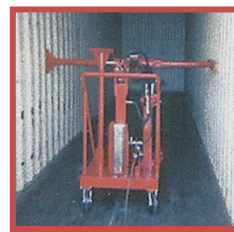

CONTREP™

Innovative Container Repair Systems

Uses & Benefits (continued)

Some additional benefits that only CONTREP can provide for container repairs:

- Increase productivity & reduce repair times by 40-70%
- Reduce manpower and physical effort necessary for any repair
- Greatly reduce or eliminate the need for additional materials and welding
- Reduce repair costs (materials, labor)
- Greatly increase quality of repairs both structurally and visually
- Reduce risk of workplace injuries by requiring less physical effort

CONTREP is the **ONLY** container repair system in existence that is capable of correcting door frames that are out of alignment; a first in the container repair industry!

Repair Examples

Mid Wall

CONTREP Inc.

State of the Art Container Repair Systems

P.O. Box 660283
Miami Springs, FL 33266

Main 1.786.737-3762
E-mail info@contrep.com
Online www.CONTREP.com

Follow us on