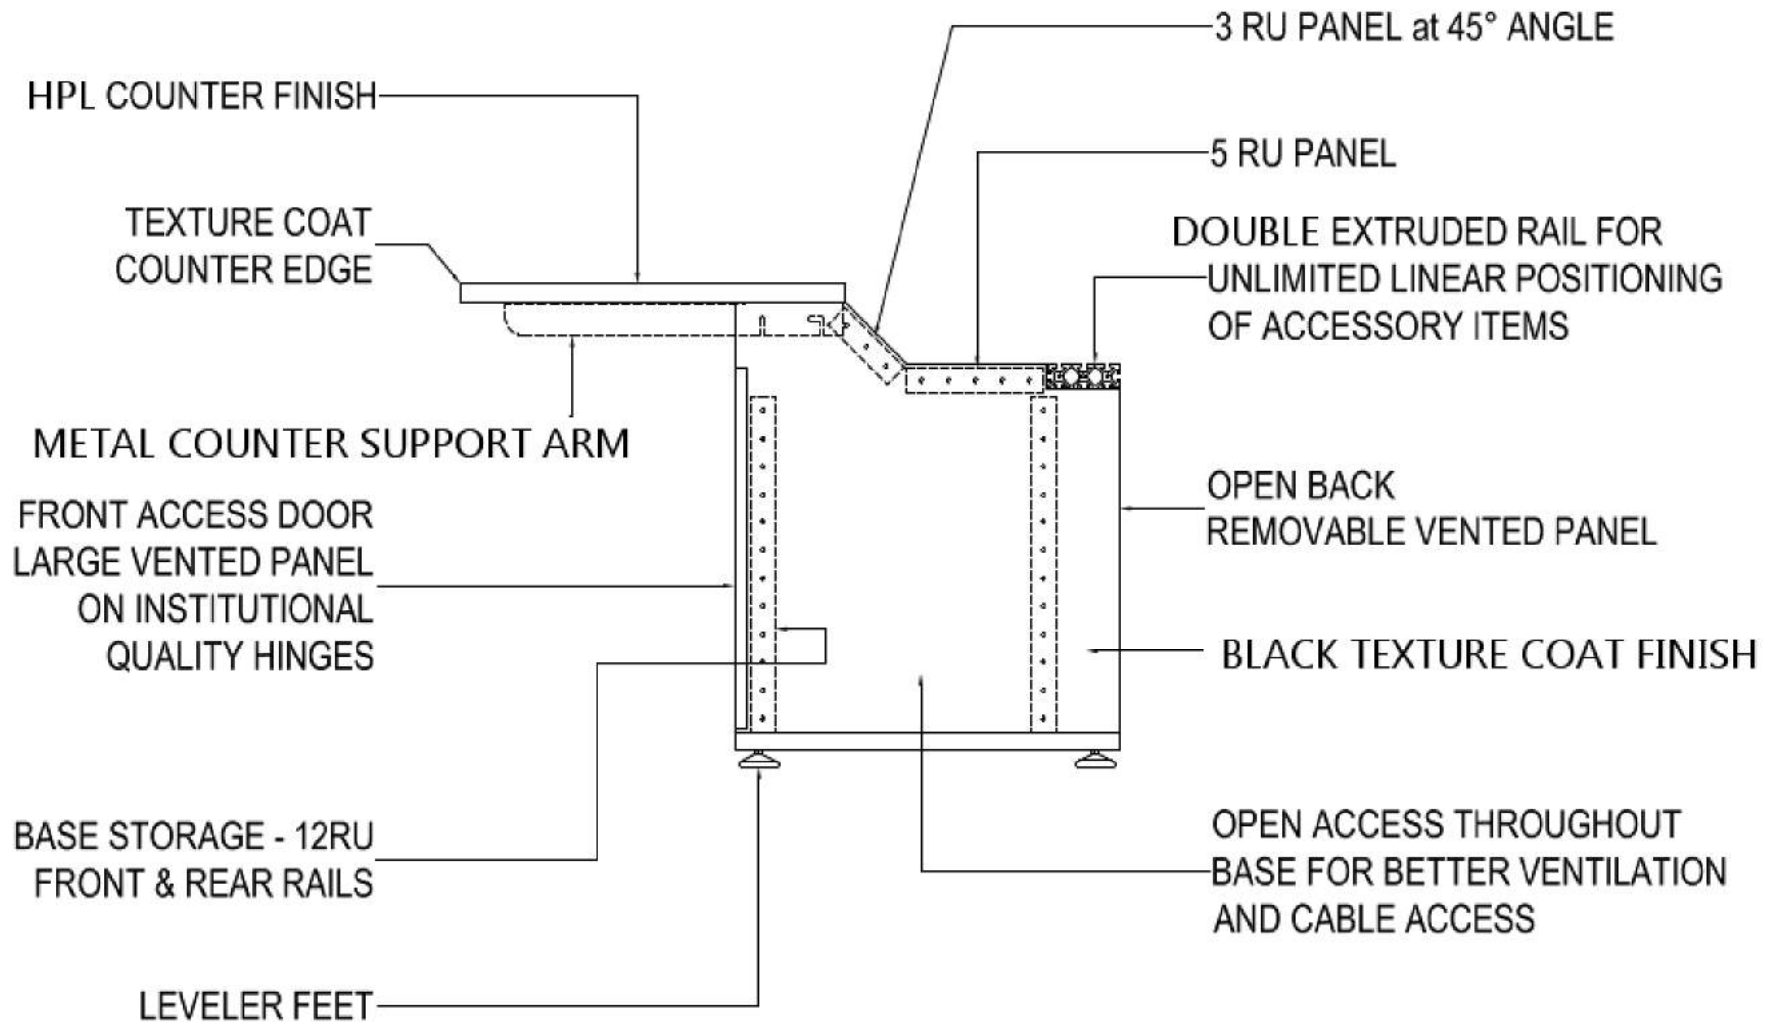

MAXView

MARCO
TECHNICAL FURNITURE

TECHNICAL DATA SHEETS

MARCO CONSOLES

PLAN VIEW

SIDE VIEW

ELEVATION

SECTION

VIDEO SWITCHER

RACK MOUNT

CAMERA CONTROL

AUDIO BOARD

TW100

TW150

TW225

TW300

TOP VIEW

FRONT VIEW

SIDE VIEW

Innovative Mount
9112

HOW TO ORDER MAXVIEW CONSOLES

PRODUCT ID SYSTEM

MV

Series
Maxview

- **2824**

Size
Base Module Height/Depth

- **XX**

of Bays