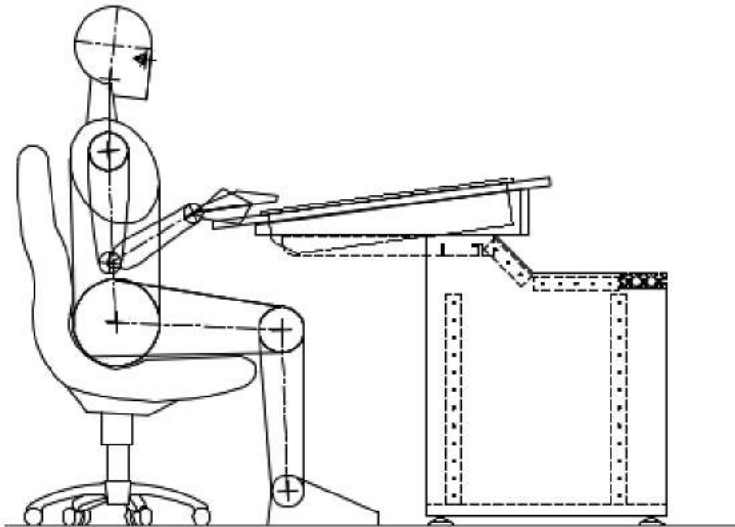

MAXView

MARCO
TECHNICAL FURNITURE

TECHNICAL DATA SHEETS

MARCO CONSOLES

PLAN VIEW

SIDE VIEW

ELEVATION

SECTION

VIDEO SWITCHER

RACK MOUNT

CAMERA CONTROL

AUDIO BOARD

TW100

TW150

TW225

TW300

TOP VIEW

FRONT VIEW

SIDE VIEW

Innovative Mount
9112

HOW TO ORDER MAXVIEW CONSOLES

PRODUCT ID SYSTEM

MV

Series
Maxview