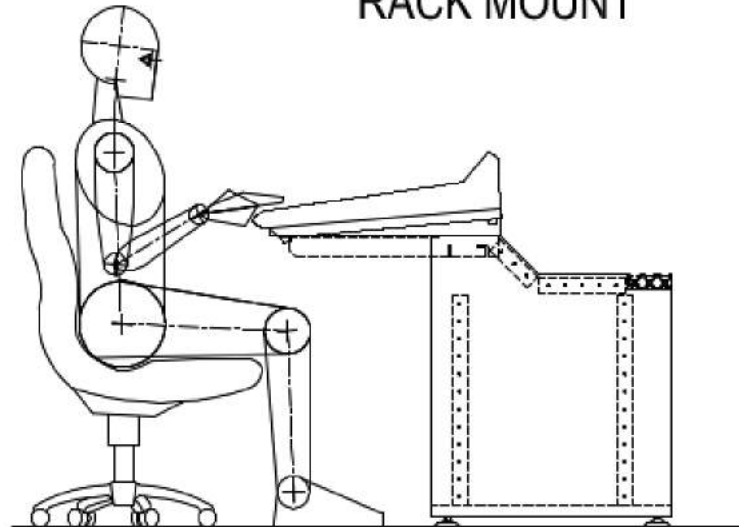

MAXView

MARCO
TECHNICAL FURNITURE

TECHNICAL DATA SHEETS

MARCO CONSOLES

PLAN VIEW

SIDE VIEW

ELEVATION

SECTION

VIDEO SWITCHER

RACK MOUNT

CAMERA CONTROL

AUDIO BOARD

TW100

TW150

TW225

TW300