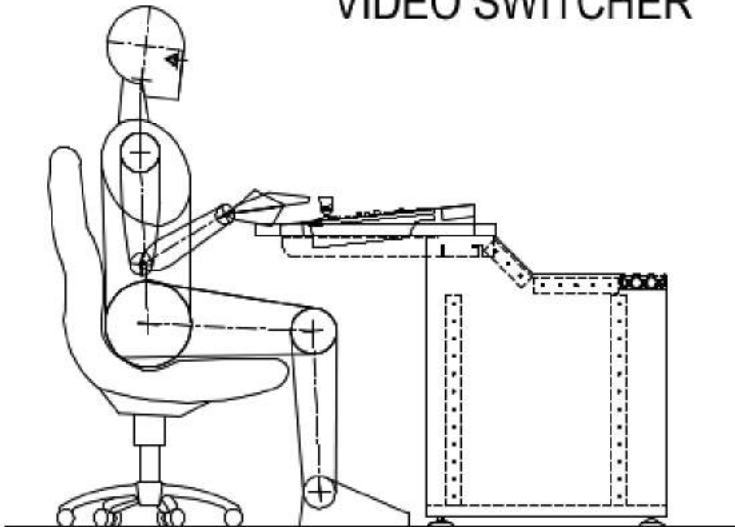

MAXView

MARCO
TECHNICAL FURNITURE

TECHNICAL DATA SHEETS

MARCO CONSOLES

PLAN VIEW

SIDE VIEW

ELEVATION

SECTION

VIDEO SWITCHER

RACK MOUNT

CAMERA CONTROL

AUDIO BOARD

TW100

TW150

TW225

TW300