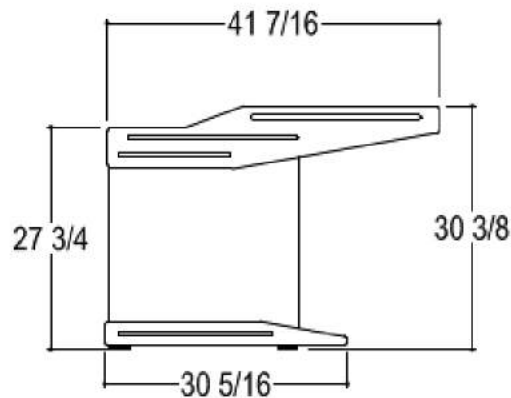

MAXView

MARCO
TECHNICAL FURNITURE

TECHNICAL DATA SHEETS

MARCO CONSOLES

PLAN VIEW

SIDE VIEW

ELEVATION

SECTION

- **2824**

Size
Base Module Height/Depth

- **XX**

of Bays