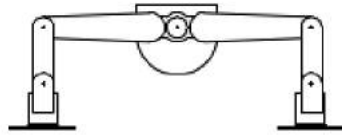

TW450

ST-4RU

ST-6RU

ST-9RU

TOP VIEW

FRONT VIEW

SIDE VIEW

Innovative Mount
9120

TOP VIEW

FRONT VIEW

SIDE VIEW

Innovative Mount
9112

HOW TO ORDER MAXVIEW CONSOLES

PRODUCT ID SYSTEM

MV

Series
Maxview