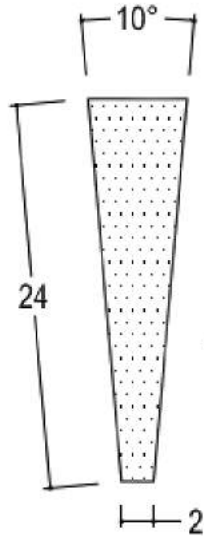

MAXView

MARCO
TECHNICAL FURNITURE

TECHNICAL DATA SHEETS

MARCO CONSOLES

PLAN VIEW

SIDE VIEW

ELEVATION

SECTION

VIDEO SWITCHER

RACK MOUNT

CAMERA CONTROL

AUDIO BOARD

TW100

TW150

TW225

TW300

TOP VIEW

FRONT VIEW

SIDE VIEW

Innovative Mount
9112

HOW TO ORDER MAXVIEW CONSOLES

PRODUCT ID SYSTEM

MV

Series
Maxview

- **2824**

Size
Base Module Height/Depth

- **XX**

of Bays