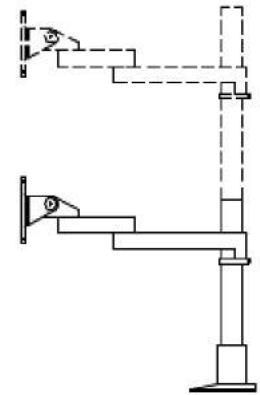

MAXView

MARCO
TECHNICAL FURNITURE

TECHNICAL DATA SHEETS

MARCO CONSOLES

PLAN VIEW

SIDE VIEW

ELEVATION

SECTION

TW450

ST-4RU

ST-6RU

ST-9RU

TOP VIEW

FRONT VIEW

SIDE VIEW

Innovative Mount
9120

TOP VIEW

FRONT VIEW

SIDE VIEW

Innovative Mount
9112

HOW TO ORDER MAXVIEW CONSOLES

PRODUCT ID SYSTEM

MV

Series
Maxview

- **2824**

Size
Base Module Height/Depth

- **XX**

of Bays