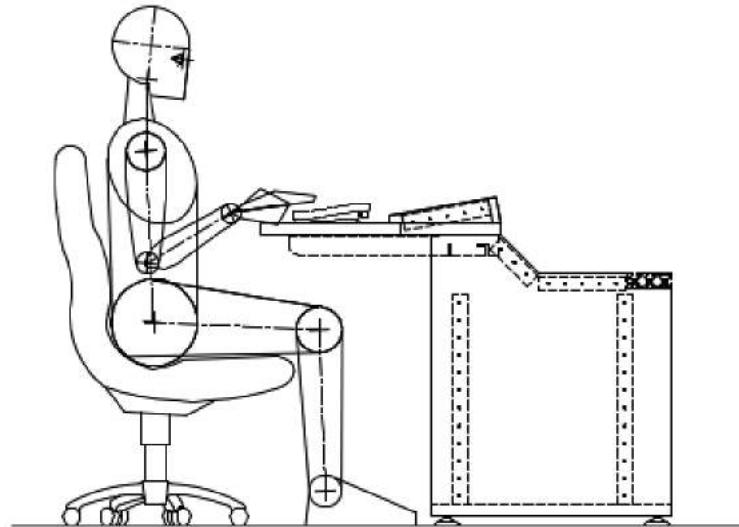

MAXView

MARCO
TECHNICAL FURNITURE

TECHNICAL DATA SHEETS

MARCO CONSOLES

PLAN VIEW

SIDE VIEW

ELEVATION

SECTION

VIDEO SWITCHER

RACK MOUNT

CAMERA CONTROL

AUDIO BOARD

TW100

TW150

TW225

TW300

TOP VIEW

FRONT VIEW

SIDE VIEW

Innovative Mount
9112

HOW TO ORDER MAXVIEW CONSOLES

PRODUCT ID SYSTEM

MV

Series
Maxview