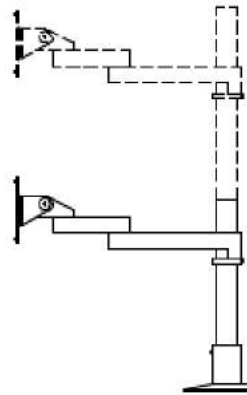

MAXView

MARCO
TECHNICAL FURNITURE

TECHNICAL DATA SHEETS

MARCO CONSOLES

PLAN VIEW

SIDE VIEW

ELEVATION

SECTION

TW450

ST-4RU

ST-6RU

ST-9RU

TOP VIEW

FRONT VIEW

SIDE VIEW

Innovative Mount
9120

TOP VIEW

FRONT VIEW

SIDE VIEW

Innovative Mount
9112

HOW TO ORDER MAXVIEW CONSOLES

PRODUCT ID SYSTEM

MV

Series
Maxview

- **2824**

Size
Base Module Height/Depth

- **XX**

of Bays