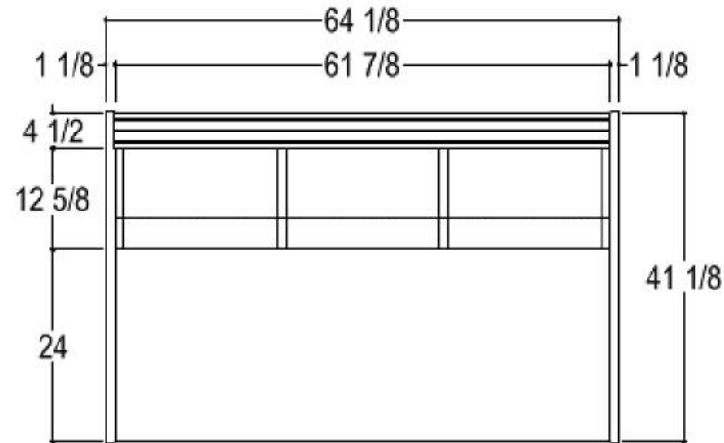

MAXView

MARCO
TECHNICAL FURNITURE

TECHNICAL DATA SHEETS

MARCO CONSOLES

PLAN VIEW

SIDE VIEW

ELEVATION

SECTION

TOP VIEW

FRONT VIEW

SIDE VIEW

Innovative Mount
9112

HOW TO ORDER MAXVIEW CONSOLES

PRODUCT ID SYSTEM

MV

Series
Maxview

- **2824**

Size
Base Module Height/Depth

- **XX**

of Bays