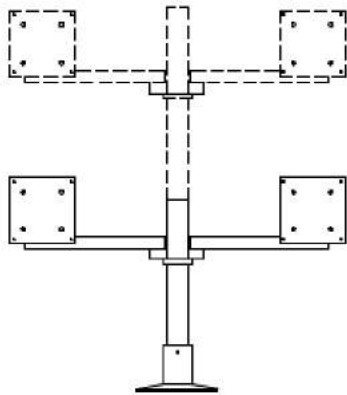

MAXView

MARCO
TECHNICAL FURNITURE

TECHNICAL DATA SHEETS

MARCO CONSOLES

PLAN VIEW

SIDE VIEW

ELEVATION

SECTION

TW450

ST-4RU

ST-6RU

ST-9RU

TOP VIEW

FRONT VIEW

SIDE VIEW

Innovative Mount
9120

TOP VIEW

FRONT VIEW

SIDE VIEW

Innovative Mount
9112

HOW TO ORDER MAXVIEW CONSOLES

PRODUCT ID SYSTEM

MV

Series
Maxview

- **2824**

Size
Base Module Height/Depth

- **XX**

of Bays