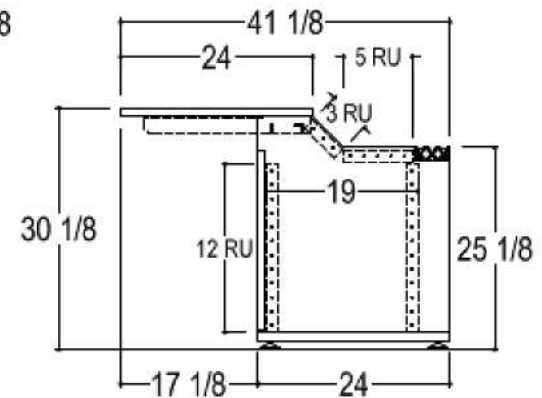

MAXView

MARCO
TECHNICAL FURNITURE

TECHNICAL DATA SHEETS

MARCO CONSOLES

PLAN VIEW

SIDE VIEW

ELEVATION

SECTION

TOP VIEW

FRONT VIEW

SIDE VIEW

Innovative Mount
9112

HOW TO ORDER MAXVIEW CONSOLES

PRODUCT ID SYSTEM

MV

Series
Maxview

- **2824**

Size
Base Module Height/Depth

- **XX**

of Bays