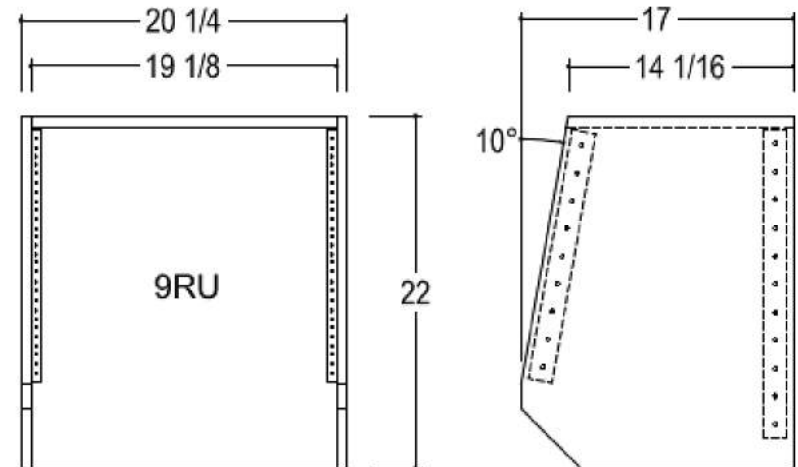

TW450

ST-4RU

ST-6RU

ST-9RU

TOP VIEW

FRONT VIEW

SIDE VIEW

Innovative Mount
9120

TOP VIEW

FRONT VIEW

SIDE VIEW

Innovative Mount
9112

HOW TO ORDER MAXVIEW CONSOLES

PRODUCT ID SYSTEM

MV

Series
Maxview

- **2824**

Size
Base Module Height/Depth

- **XX**

of Bays