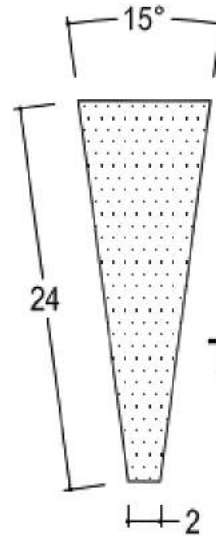

MAXView

MARCO
TECHNICAL FURNITURE

TECHNICAL DATA SHEETS

MARCO CONSOLES

PLAN VIEW

SIDE VIEW

ELEVATION

SECTION

VIDEO SWITCHER

RACK MOUNT

CAMERA CONTROL

AUDIO BOARD

TW100

TW150

TW225

TW300

TOP VIEW

FRONT VIEW

SIDE VIEW

Innovative Mount
9112

HOW TO ORDER MAXVIEW CONSOLES

PRODUCT ID SYSTEM

MV

Series
Maxview

- **2824**

Size
Base Module Height/Depth

- **XX**

of Bays