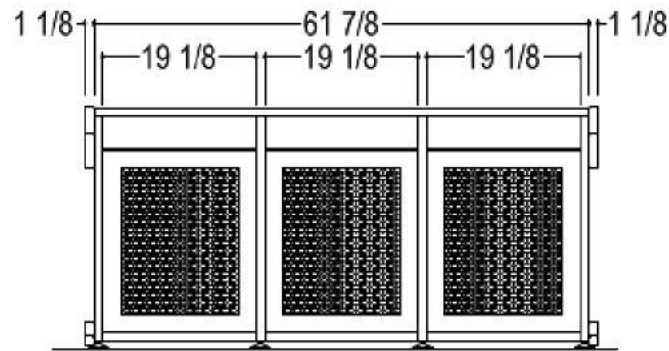

MAXView

MARCO
TECHNICAL FURNITURE

TECHNICAL DATA SHEETS

MARCO CONSOLES

PLAN VIEW

SIDE VIEW

ELEVATION

SECTION

TOP VIEW

FRONT VIEW

SIDE VIEW

Innovative Mount
9112

HOW TO ORDER MAXVIEW CONSOLES

PRODUCT ID SYSTEM

MV

Series
Maxview

- **2824**

Size
Base Module Height/Depth

- **XX**

of Bays