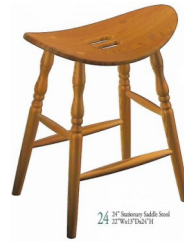

#14-24 or 30
Priced in Oak Only
Reg. Price: \$160.00
Best Price: \$146.00
Add Swivel \$15.00

Available in 24" or 30" height

#91724-24 or 30
Priced in Oak Only
Reg. Price: \$184.00
Best Price: \$168.00
Swivel not available

#3 Stationary saddle
24 or 30
Priced in Oak Only
Reg. Price: \$195.00
Best Price: \$178.00
Swivel not available

#6 Saddle Stool
24 or 30
Priced in Oak Only
Reg. Price: \$198.00
Best Price: \$180.00
With Swivel