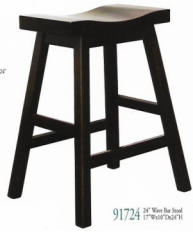

Bar Stools & Pub Tables

Reg. Price: \$195.00 Reg. Price: \$215.00 Reg. Price: \$224.00 Reg. Price: \$245.00 Reg. Price: \$215.00 Reg. Price: \$225.00
 Best Price: \$176.00 Best Price: \$194.00 Best Price: \$198.00 Best Price: \$219.00 Best Price: \$192.00 Best Price: \$202.00
 Prices are for: Brown Maple, Rustic Cherry, 1/4 Rustic Oak, Sap Cherry. Add 20% to price for Cherry, Hickory or 1/4 Oak.

#14-24 or 30
Priced in Oak Only
Reg. Price: \$160.00
Best Price: \$146.00
Add Swivel \$15.00

Available in 24" or 30" height

#91724-24 or 30
Priced in Oak Only
Reg. Price: \$184.00
Best Price: \$168.00
Swivel not available