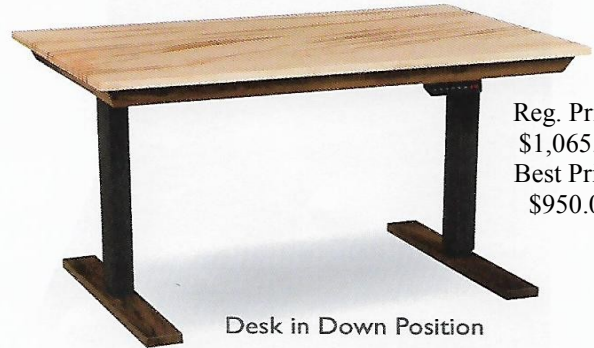

Adjustable Desks & Lift Chairs

BOOK
12

48 Adjustable Desk

Shown in Wormy Maple Top,
Rustic Walnut Trim, Natural Finish, #35 Sheen
Single Motor Lift Adjusts from 70cm to 103cm
48"W X 28"D

Any Wood Available on
Lift Desk top!
Add 20% for
#1 1/4 Sawn Oak,
#1 Cherry

SUP48
Oak,
Maple,
Rustic 1/4
Oak &
Rustic
Cherry

Reg. Price:
\$1,065.00
Best Price:
\$950.00

Desk in Down Position

Pierre Desk

(Not a Lift Desk)
All Prices Based
on Oak,
Rustic 1/4 Oak,
Rustic Cherry,
Walnut,
Wormey Maple
& Brown Maple

Pierre Desk

PD58
58"W x 24"D x 30"H

Regular Price: \$2,200.00
Best Price: \$1,995.00

Shown in Rustic Walnut / Wormy Maple / Natural finish

FEATURES

4 Paper Drawers
2 File Drawers - Letter File Size
100# Drawer Slides
Full Extension Drawer Slides
Flip Down Keyboard Front on
Lap Drawer Or Desk Drawer
K558-SI Hardware