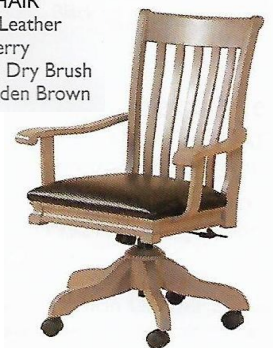

OPTIONS

Legal/Letter Adjustable Files
Drawers Organizers

FLIP DOWN
KEYBOARD FRONT

Add 20% for
#1 1/4 Sawn Oak,
#1 Cherry

Pierre Delaney Desk Chair

PWM-D
Shown in Rustic Walnut / Wormy Maple / Natural
finish
Gas Shock

OPTIONS
No Arms on Desk Chair
Fabric or Leather Seat of Your Choice

Regular
Price:
\$680.00
Best Price:
\$610.00

Leather: Buckeye Tan

Angelo Office Chair

A76-D

Shown in Rustic Cherry / OCS-105
with Black Glaze

FEATURES
Cast Hood Casters
Gas Stock
Lumbar Back
Your Choice of Leather or Fabric
- Please Specify
when Ordering

Regular Price:
\$829.00
Best Price:
\$740.00

OPTIONS
No Arms

J32-D OFFICE CHAIR
Gas Shock, Black Leather
Shown in Sap Cherry
Stain Pewter with Dry Brush
Stain on Tops Golden Brown