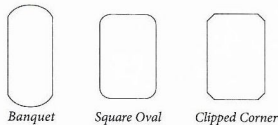

Reg. Price: \$352.00
Best Price: \$320.00

1530
DESK CHAIR
23½"W x 17¼"D x Adj. H

Reg. Price: \$540.00
Best Price: \$487.00

1532
ROCKER
23½"W x 17¼"D x ...

Reg. Price: \$345.00
Best Price: \$295.00

Tulip Double Pedestal MOST POPULAR

SHOWN IN
Oak with Seely, oval style,
round-over edge and
Cabriole feet

- OPTIONS
- Sheaf rail
 - Without spindles

TOP STYLE OPTIONS

Oak,
Maple, 1/4 Rustic,
Rustic Cherry
Add 20% for: Cherry,
1/4 Oak, 2-Tone