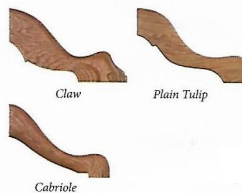

SHOWN IN
Oak with Seely, oval style,
round-over edge and
Cabriole feet

- OPTIONS
- Sheaf rail
 - Without spindles

TOP STYLE OPTIONS

Oak,
Maple, 1/4 Rustic,
Rustic Cherry
Add 20% for: Cherry,
1/4 Oak, 2-Tone

Without spindles

FEET OPTIONS

#1520 Side Chair
Reg. Price: \$268.00 Best: \$240.00

#1522 Arm Chair
Reg. Price: \$310.00 Best: \$279.00

Tulip Double Pedestal Table

Options:
Same Wood as above.
Add 20% for cherry,
1/4 oak or hickory.