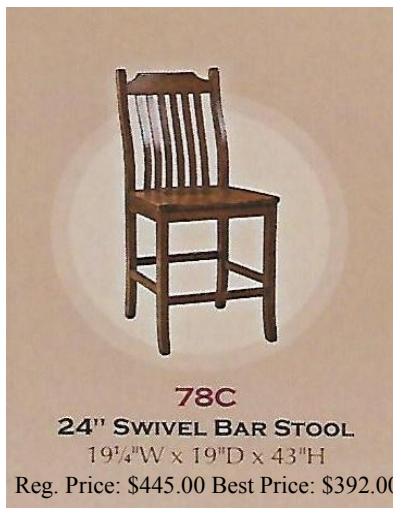

# MISSION 6-SLAT

**\*\*\*COMPLETE SET ON DISPLAY\*\*\***

Displayed in 1/4 Oak. Regular Price: \$3,930.00 Best Price: \$3,500.00

Set in Oak, Brown Maple, Rustic 1/4 Oak, Rustic Cherry or Rustic Hickory—Regular Price: \$3,525.00 Best Price: \$3,200.00

**78C**

**24" SWIVEL BAR STOOL**  
19 1/4"W x 19"D x 43"H

Reg. Price: \$445.00 Best Price: \$392.00

62C 24" Swivel Bar Stool (not shown)  
19 1/4"W x 19"D x 43"H  
Reg. Price: \$510.00 Best Price: \$455.00

66C 30" Swivel Bar Stool (not shown)  
19 1/4"W x 19"D x 49"H  
Reg. Price: \$510.00 Best Price: \$455.00

82C 30" Stationary Bar Chair  
19 1/4"W x 19"D x 49"H  
Reg. Price: \$445.00 Best Price: \$392.00