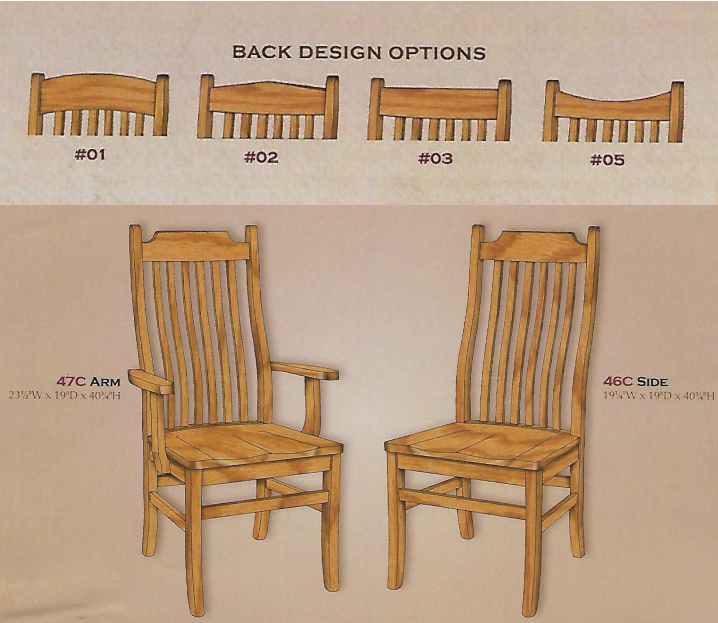

Add Arms To Any Chair For $20 Per Chair

Above Mission 6-Slat Table on Display Includes 4 self-storing leaves! We can make tables ANY size and up to 24' long!

12 Add 20% for Cherry, 1/4 Oak & Hickory

Reg. Price: $390.00 Best Price: $350.00
Reg. Price: $345.00 Best Price: $295.00
Prices are all based on Oak, Brown Maple, Rustic Cherry, Rustic 1/4 Oak and Rustic Hickory