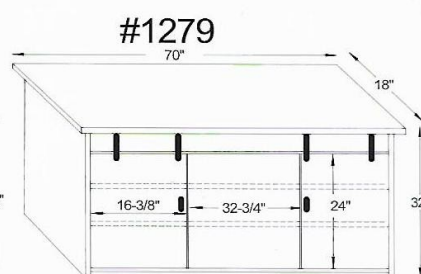

#1274 60"W x 18"D x 32"H
Reg. Price: \$2,140.00 Best: \$1,925.00

#1275 70"W x 18"D x 32"H
Reg. Price: \$2,460.00 Best: \$2,200.00

#1277 50"W x 18"D x 32"H
Reg. Price: \$1,620.00 Best: \$1,450.00

#1278 60"W x 18"D x 32"H
Reg. Price: \$1,990.00 Best: \$1,790.00

#1279 70"W x 18"D x 32"H
Reg. Price: \$2,290.00 Best: \$2,060.00

Ole Barn Dimensions

NOTE: DIMENSIONS ON DOORS AND OPENINGS REPRESENT OPENING SIZE

For Two-Tone add 10% more—Prices are for Oak, Brown Maple, Rustic 1/4 Oak & Rustic Cherry. Available with Barn wood tops