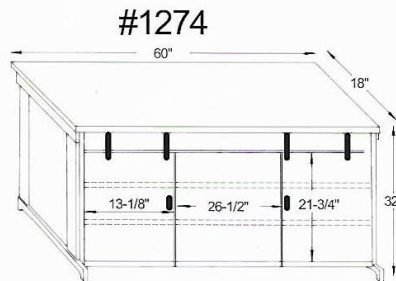

#1274 60"W x 18"D x 32"H
Reg. Price: \$2,140.00 Best: \$1,925.00

#1275 70"W x 18"D x 32"H
Reg. Price: \$2,460.00 Best: \$2,200.00

#1277 50"W x 18"D x 32"H
Reg. Price: \$1,620.00 Best: \$1,450.00

#1278 60"W x 18"D x 32"H
Reg. Price: \$1,990.00 Best: \$1,790.00

#1279 70"W x 18"D x 32"H
Reg. Price: \$2,290.00 Best: \$2,060.00

Ole Barn Dimensions

NOTE: DIMENSIONS ON DOORS AND OPENINGS REPRESENT OPENING SIZE

For Two-Tone add 10% more—Prices are for Oak, Brown Maple, Rustic 1/4 Oak & Rustic Cherry. Available with Barn wood tops