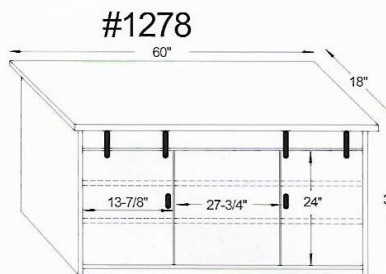

#1274 60"W x 18"D x 32"H
Reg. Price: \$2,140.00 Best: \$1,925.00

#1275 70"W x 18"D x 32"H
Reg. Price: \$2,460.00 Best: \$2,200.00

#1277 50"W x 18"D x 32"H
Reg. Price: \$1,620.00 Best: \$1,450.00

#1278 60"W x 18"D x 32"H
Reg. Price: \$1,990.00 Best: \$1,790.00

#1279 70"W x 18"D x 32"H
Reg. Price: \$2,290.00 Best: \$2,060.00

Ole Barn Dimensions

NOTE: DIMENSIONS ON DOORS AND OPENINGS REPRESENT OPENING SIZE

For Two-Tone add 10% more—Prices are for Oak, Brown Maple, Rustic 1/4 Oak & Rustic Cherry. Available with Barn wood tops