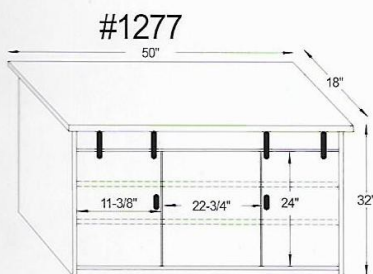

#1274 60"W x 18"D x 32"H
Reg. Price: \$2,140.00 Best: \$1,925.00

#1275 70"W x 18"D x 32"H
Reg. Price: \$2,460.00 Best: \$2,200.00

#1277 50"W x 18"D x 32"H
Reg. Price: \$1,620.00 Best: \$1,450.00

#1278 60"W x 18"D x 32"H
Reg. Price: \$1,990.00 Best: \$1,790.00

#1279 70"W x 18"D x 32"H
Reg. Price: \$2,290.00 Best: \$2,060.00

Ole Barn Dimensions

NOTE: DIMENSIONS ON DOORS AND OPENINGS REPRESENT OPENING SIZE

For Two-Tone add 10% more—Prices are for Oak, Brown Maple, Rustic 1/4 Oak & Rustic Cherry. Available with Barn wood tops