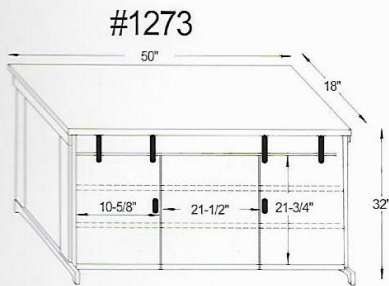

#1274 60"W x 18"D x 32"H
Reg. Price: \$2,140.00 Best: \$1,925.00

#1275 70"W x 18"D x 32"H
Reg. Price: \$2,460.00 Best: \$2,200.00

#1277 50"W x 18"D x 32"H
Reg. Price: \$1,620.00 Best: \$1,450.00

#1278 60"W x 18"D x 32"H
Reg. Price: \$1,990.00 Best: \$1,790.00

#1279 70"W x 18"D x 32"H
Reg. Price: \$2,290.00 Best: \$2,060.00

Ole Barn Dimensions

NOTE: DIMENSIONS ON DOORS AND OPENINGS REPRESENT OPENING SIZE

For Two-Tone add 10% more—Prices are for Oak, Brown Maple, Rustic 1/4 Oak & Rustic Cherry. Available with Barn wood tops