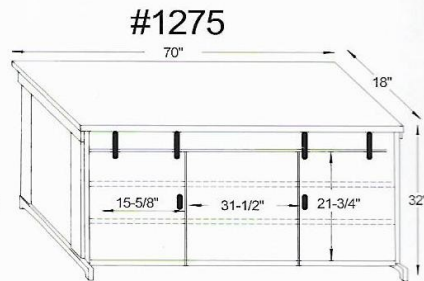

#1274 60"W x 18"D x 32"H
Reg. Price: \$2,140.00 Best: \$1,925.00

#1275 70"W x 18"D x 32"H
Reg. Price: \$2,460.00 Best: \$2,200.00

#1277 50"W x 18"D x 32"H
Reg. Price: \$1,620.00 Best: \$1,450.00

#1278 60"W x 18"D x 32"H
Reg. Price: \$1,990.00 Best: \$1,790.00

#1279 70"W x 18"D x 32"H
Reg. Price: \$2,290.00 Best: \$2,060.00

Ole Barn Dimensions

NOTE: DIMENSIONS ON DOORS AND OPENINGS REPRESENT OPENING SIZE

For Two-Tone add 10% more—Prices are for Oak, Brown Maple, Rustic 1/4 Oak & Rustic Cherry. Available with Barn wood tops