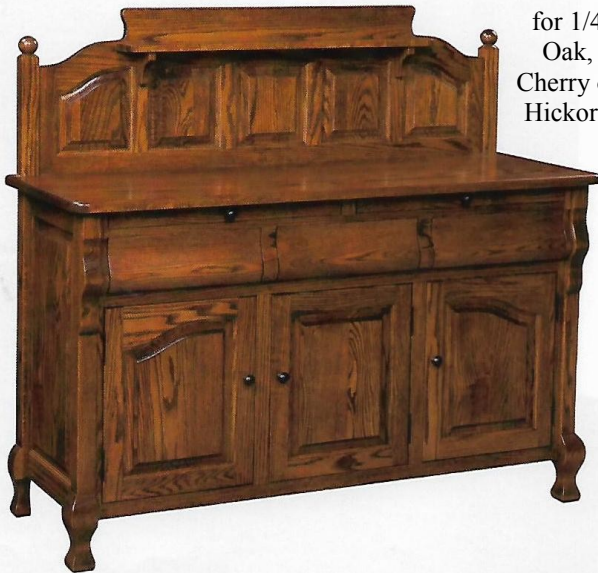

# Arlington Collection

BOOK  
3

Add 20%  
for 1/4  
Oak,  
Cherry or  
Hickory

### 3 DOOR BUFFET WITH BACKSPLASH

Buffet G08-33, Backsplash G08-33B  
56 1/4"W x 20 1/4"D x 35"H  
1 Adjustable shelf

Buffet G08-33 Reg. Price: \$2,495.00 Best: \$2,240.00  
Backsplash G08-33B Reg. Price: \$830.00 Best: \$745.00  
Priced in Oak, Brown Maple, 1/4 Rustic Cherry & 1/4 Rustic Oak  
Regular Price: \$3,325.00 Best Price: \$2,995.00

### 3 DOOR HUTCH G08-33S

62 1/2"W x 20 1/4"D x 83 3/4"H  
Hutch 1 Stationary Shelf, Buffet 1 Adjustable Shelf

Available in all woods.  
Regular Price: \$4,950.00  
Best Price: \$4,450.00

### CORNER HUTCH G08-38S

42"W x 20 3/4"D x 83 3/4"H  
Hutch 1 Stationary Shelf, Buffet 1 Adjustable shelf

Available in all woods.  
Regular Price: \$3,080.00  
Best Price: \$2,780.00