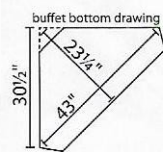

### 3 DOOR HUTCH G08-33S

62 1/2"W x 20 1/4"D x 83 3/4"H  
Hutch 1 Stationary Shelf, Buffet 1 Adjustable Shelf

Available in all woods.  
Regular Price: \$4,950.00  
Best Price: \$4,450.00

### CORNER HUTCH G08-38S

42"W x 20 3/4"D x 83 3/4"H  
Hutch 1 Stationary Shelf, Buffet 1 Adjustable shelf

Available in all woods.  
Regular Price: \$3,080.00  
Best Price: \$2,780.00

### CORNER BUFFET G08-38

42"W x 20 3/4"D x 35"H  
1 Adjustable shelf

Available in all woods.  
Regular Price: \$1,760.00  
Best Price: \$1,585.00