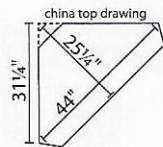

### 3 DOOR HUTCH G08-33S

62 1/2"W x 20 1/4"D x 83 3/4"H  
Hutch 1 Stationary Shelf, Buffet 1 Adjustable Shelf

Available in all woods.  
Regular Price: \$4,950.00  
Best Price: \$4,450.00

### CORNER HUTCH G08-38S

42"W x 20 3/4"D x 83 3/4"H  
Hutch 1 Stationary Shelf, Buffet 1 Adjustable shelf

Available in all woods.  
Regular Price: \$3,080.00  
Best Price: \$2,780.00